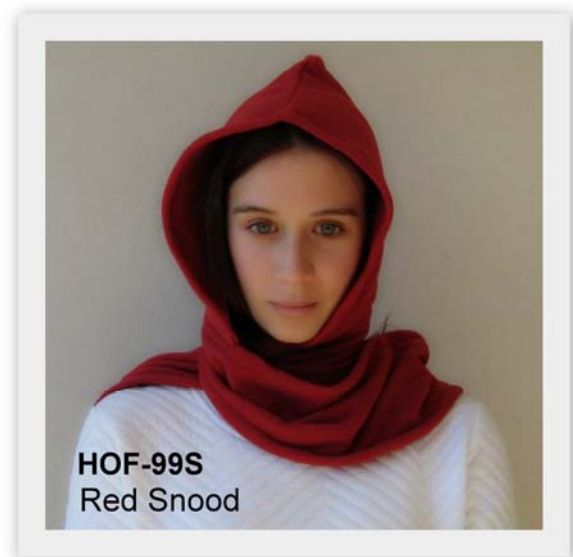

HOF-99

Red Micro Fleece Cape

HOF-99C/B

Red Cowl/Beanie Combination

HOF - 158 L
LONG LEOPARD PRINT
COSMETIC PURSE

HOF - 157 L
LEOPARD PRINT
COSMETIC PURSE

HOF - 158 S
LONG SNAKE PRINT
COSMETIC PURSE

HOF - 157 S
SNAKE PRINT
COSMETIC PURSE