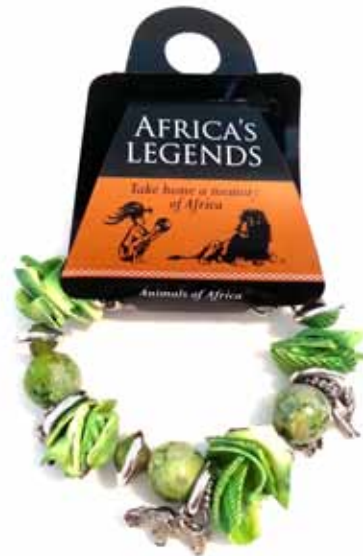

Hippo

Giraffe

Elephant

*African
soft toy
bridge magnets*

SOFT TOY

seat belt buddy

Available in:
Elephant
Chimpanzee
Lion

AFRICAN TOYS

leather pendant necklace

Giraffe

Rhino

Elephant

Lion

JEWELLERY

african mythical necklace

JEWELLERY

african shell bracelet

Available in Pink,
Blue, Green,
White, Grey &
Mixed

JEWELLERY

1 african animal charm

**Ethnic Fimo
Clay Necklace**

Gemstone Necklace

**Ethnic Fimo
Clay Bracelet**

Gemstone Bracelet