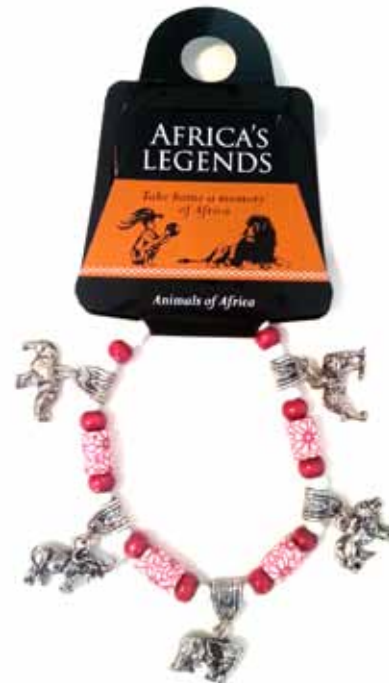

african shell bracelet

Available in Pink,
Blue, Green,
White, Grey &
Mixed

JEWELLERY

1 african animal charm

**Ethnic Fimo
Clay Necklace**

Gemstone Necklace

**Ethnic Fimo
Clay Bracelet**

Gemstone Bracelet

JEWELLERY

3 african animal charm

Ethnic Fimo Clay Necklace

Gemstone Necklace

South African Flag Jewellery

JEWELLERY

5 african animal charm

**Ethnic Fimo
Clay Necklace**

**Gemstone
Necklace**

**Ethnic Fimo
Clay Bracelet**

Gemstone Bracelet

BOTTLE STOPPERS

cork or antique nickel base

Hippo

3 Meerkats

Cheetah